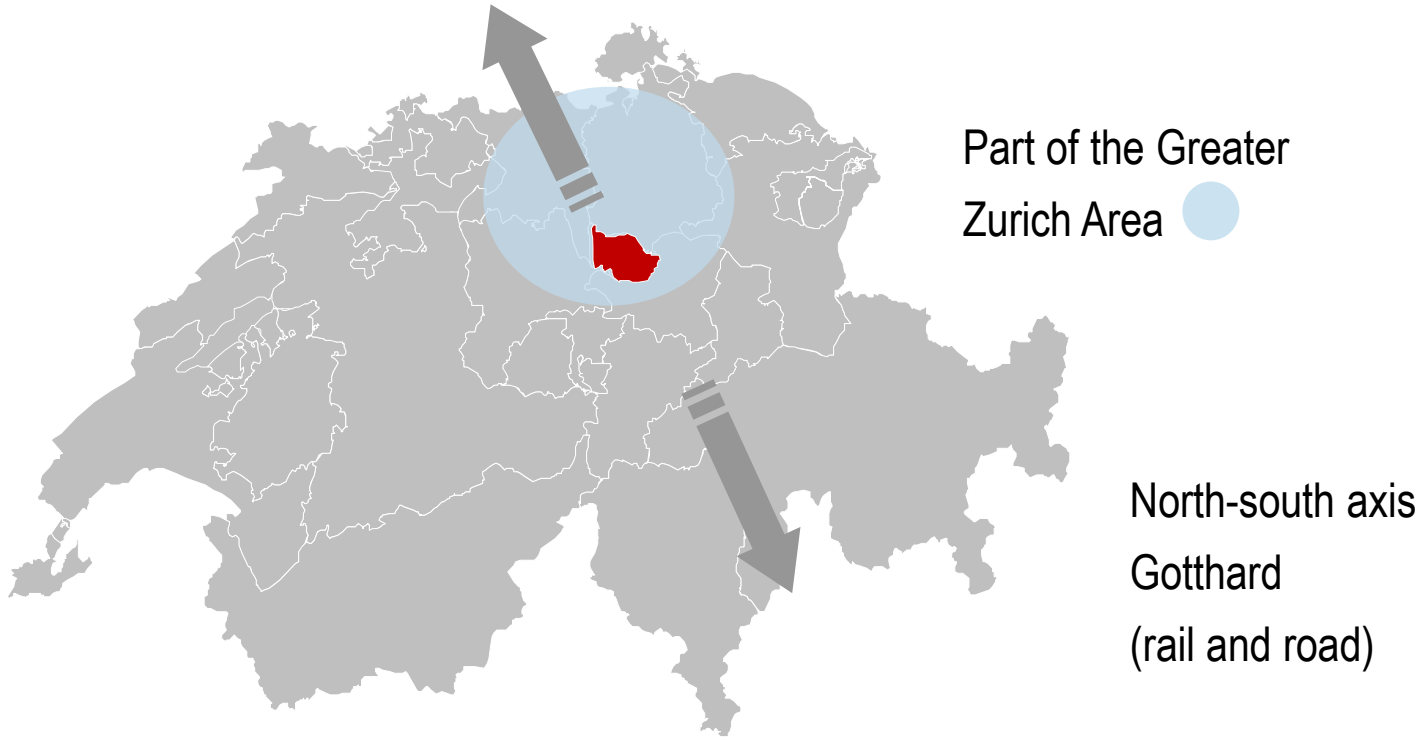

In the heart of Europe – in the middle of Switzerland

Access to EU Market with 700 million consumers

Central location within Switzerland and Europe

Short commuting distances within Switzerland

Zurich Airport: Switzerland's gateway to the world

By air:

Direct rail and road connection to all European cities

Total commuters to Zug: 39,200
 Total commuters out of Zug: 21,000

Zug city trains

Access to city center
from all communities
within max.15 min

20 min to Zurich (half hourly interval)
41-53 min to Zurich Airport (half hourly interval)

20 min to Luzern (half hour interval)

— connections per hour and direction

Health Care System

- Cantonal hospital in Baar (Zuger Kantonsspital)
- Private Andreas Clinic Cham (Hirslanden Group)
- Nursing homes
- Home healthcare support (Spitex)
- Many more hospitals in Zurich and Lucerne