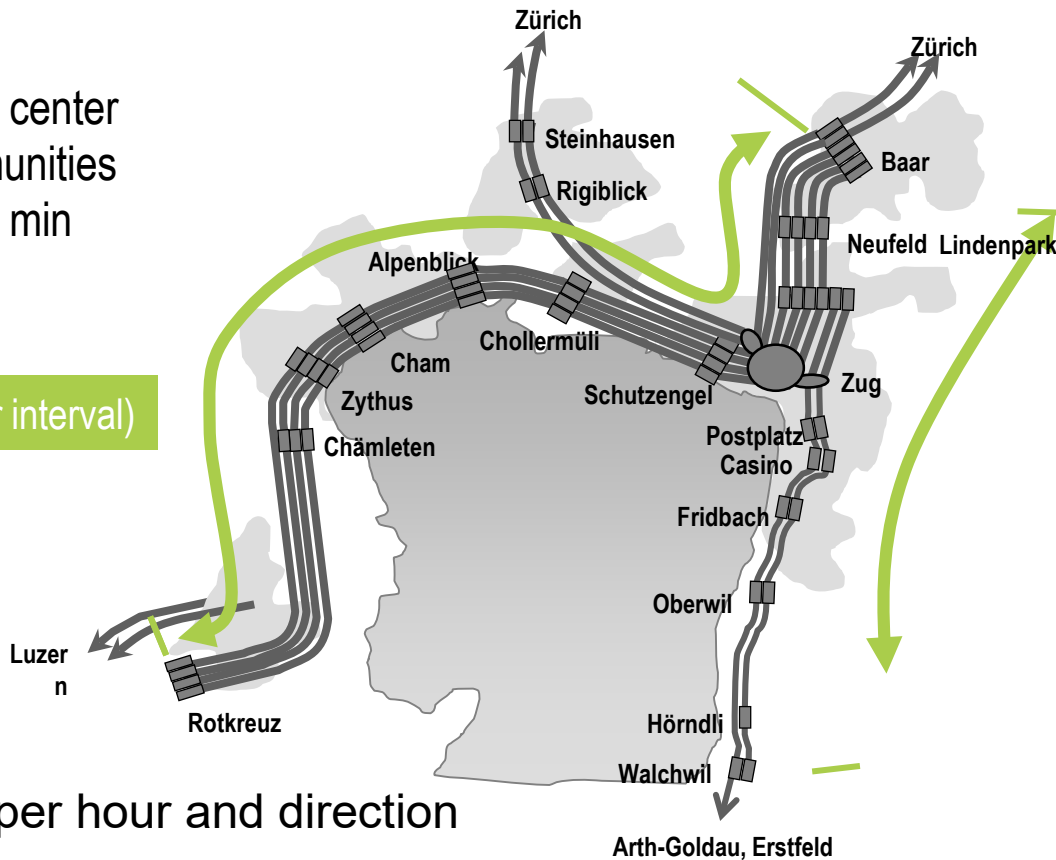

In the heart of Europe – in the middle of Switzerland

Access to EU Market with 700 million consumers

Central location within Switzerland and Europe

Short commuting distances within Switzerland

Zurich Airport: Switzerland's gateway to the world

By air:

Direct rail and road connection to all European cities

Total commuters to Zug: 39,200
 Total commuters out of Zug: 21,000

Zug city trains

Access to city center
from all communities
within max.15 min

20 min to Zurich (half hourly interval)
41-53 min to Zurich Airport (half hourly interval)

20 min to Luzern (half hour interval)

— connections per hour and direction

Health Care System

- Cantonal hospital in Baar (Zuger Kantonsspital)
- Private Andreas Clinic Cham (Hirslanden Group)
- Nursing homes
- Home healthcare support (Spitex)
- Many more hospitals in Zurich and Lucerne