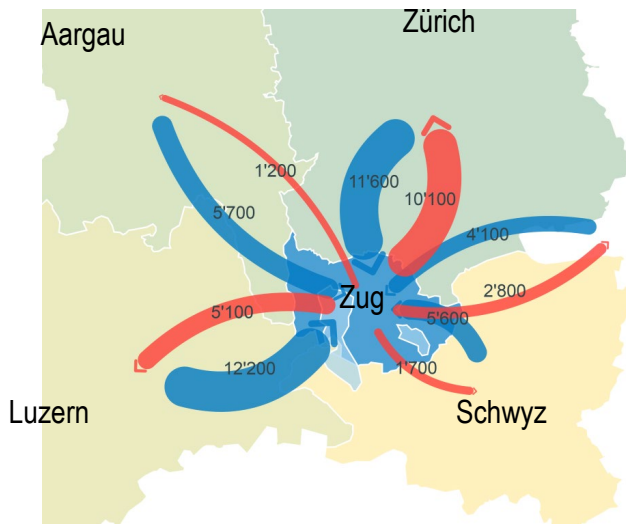

In the heart of Europe – in the middle of Switzerland

Access to EU Market with 700 million consumers

Central location within Switzerland and Europe

Short commuting distances within Switzerland

Zurich Airport: Switzerland's gateway to the world

By air:

Direct rail and road connection to all European cities

Total commuters to Zug: 39,200
 Total commuters out of Zug: 21,000

Zug city trains

Access to city center
from all communities
within max.15 min

20 min to Zurich (half hourly interval)
41-53 min to Zurich Airport (half hourly interval)

20 min to Luzern (half hour interval)

— connections per hour and direction

Health Care System

- Cantonal hospital in Baar (Zuger Kantonsspital)
- Private Andreas Clinic Cham (Hirslanden Group)
- Nursing homes
- Home healthcare support (Spitex)
- Many more hospitals in Zurich and Lucerne