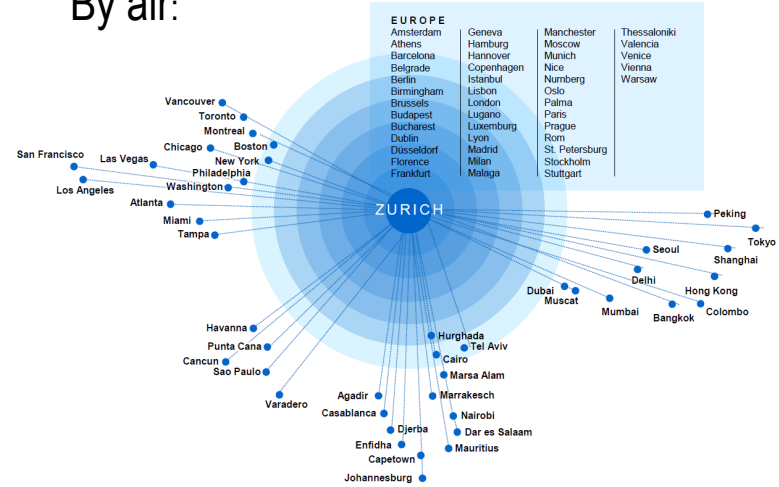

In the heart of Europe – in the middle of Switzerland

Access to EU Market with 700 million consumers

Central location within Switzerland and Europe

Short commuting distances within Switzerland

Zurich Airport: Switzerland's gateway to the world

By air:

Direct rail and road connection to all European cities

Total commuters to Zug: 39,200
 Total commuters out of Zug: 21,000

Zug city trains

Access to city center
from all communities
within max.15 min

20 min to Zurich (half hourly interval)
41-53 min to Zurich Airport (half hourly interval)

20 min to Luzern (half hour interval)

— connections per hour and direction

Health Care System

- Cantonal hospital in Baar (Zuger Kantonsspital)
- Private Andreas Clinic Cham (Hirslanden Group)
- Nursing homes
- Home healthcare support (Spitex)
- Many more hospitals in Zurich and Lucerne